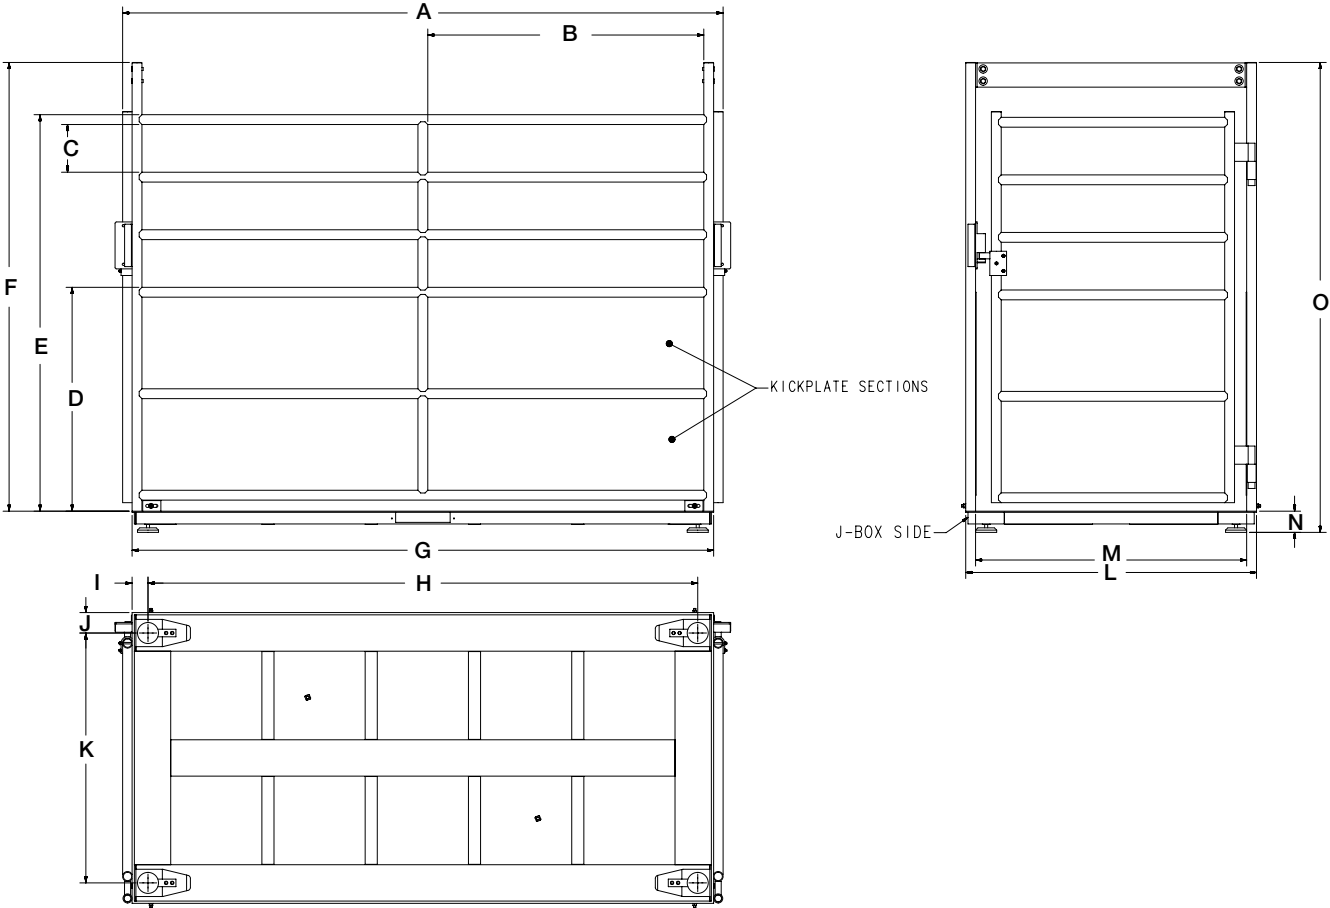

Standard Features

- Mild steel construction
- Rugged diamond safety treadplate deck
- Rigid structural steel channel frame
- NEMA Type 4X stainless steel side-access junction box without quick connector
- Signal trim summing board
- Four adjustable stainless steel SUREFOOT™ support feet
- SURVIVOR® EL147HE hostile environment load cell cable
- Four alloy steel load cells

Specifications

End Load Capacity:

125% full scale

Cable Length:

20 ft (6 m)

Capacity:

4,000 × 1 lb

Warranty:

Two-year limited (scale only)

Approvals:

NTEP CC 92-001 Class III 4,000d

Capacity not to exceed 4,000 lb x 1 lb and platform size not to exceed 32 sq ft

RoughDeck® SLV

Single Animal Livestock Scale

Dimensions			
3 × 8 ft			
A	99.12 in	I	2.63 in
B	45.56 in	J	3.38 in
C	7.88 in	K	29.25 in
D	36.95 in	L	36.00 in
E	65.45 in	M	32.75 in
F	74.00 in	N	3.50 in
G	95.00 in	O	77.58 in
H	90.75 in		
4 × 8 ft			
A	99.12 in	I	2.63 in
B	45.56 in	J	3.38 in
C	7.88 in	K	41.25 in
D	36.95 in	L	48.00 in
E	65.45 in	M	44.75 in
F	74.00 in	N	3.50 in
G	95.00 in	O	77.58 in
H	90.75 in		

LIVESTOCK SCALES